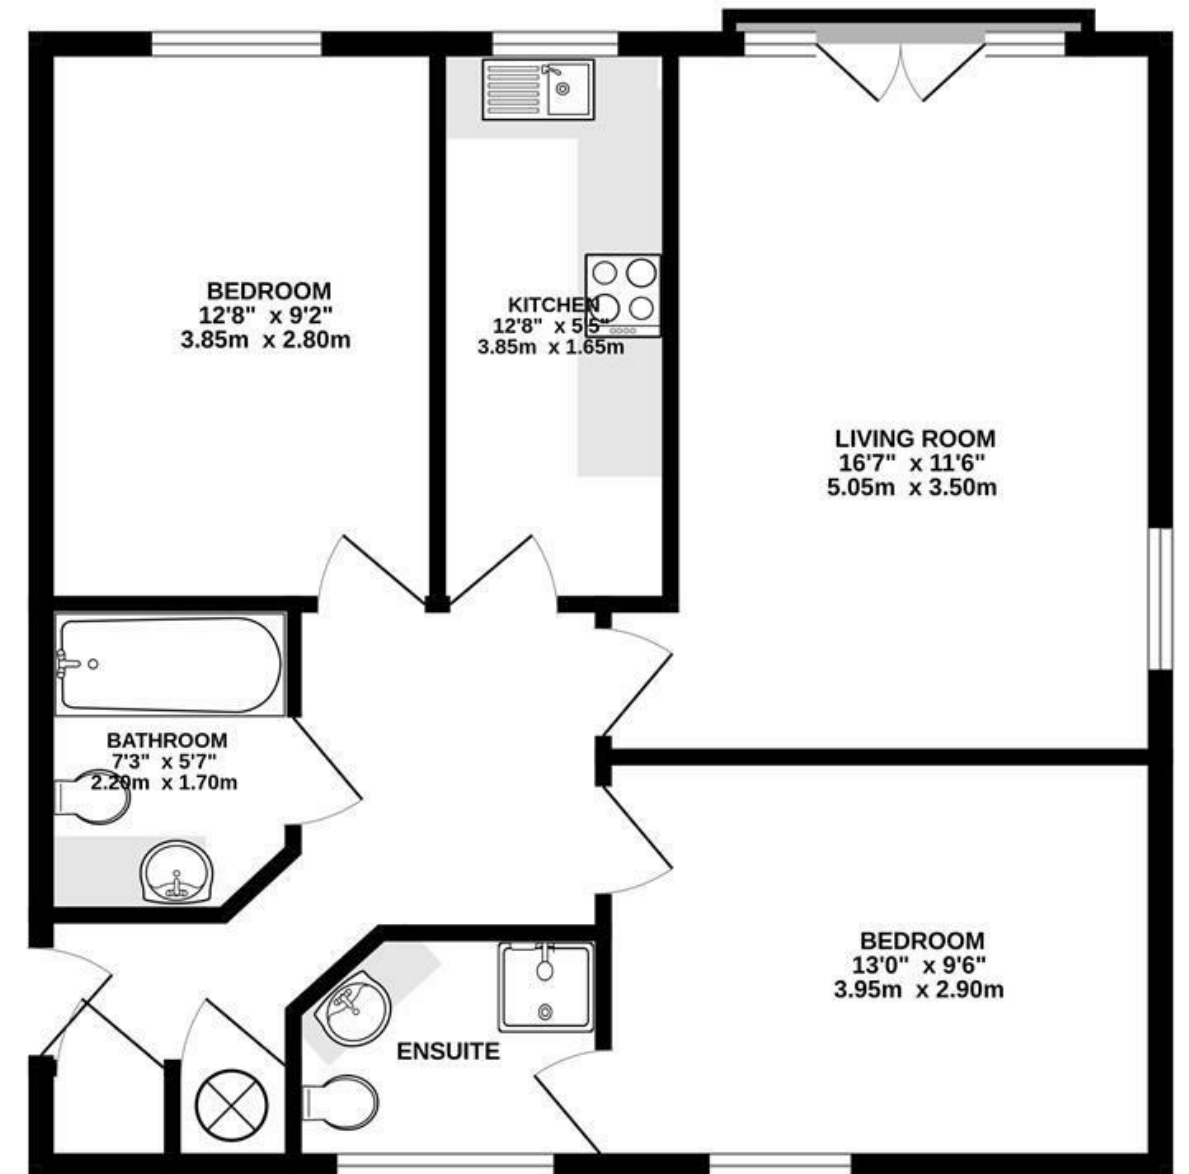

GROUND FLOOR
679 sq.ft. (63.1 sq.m.) approx.